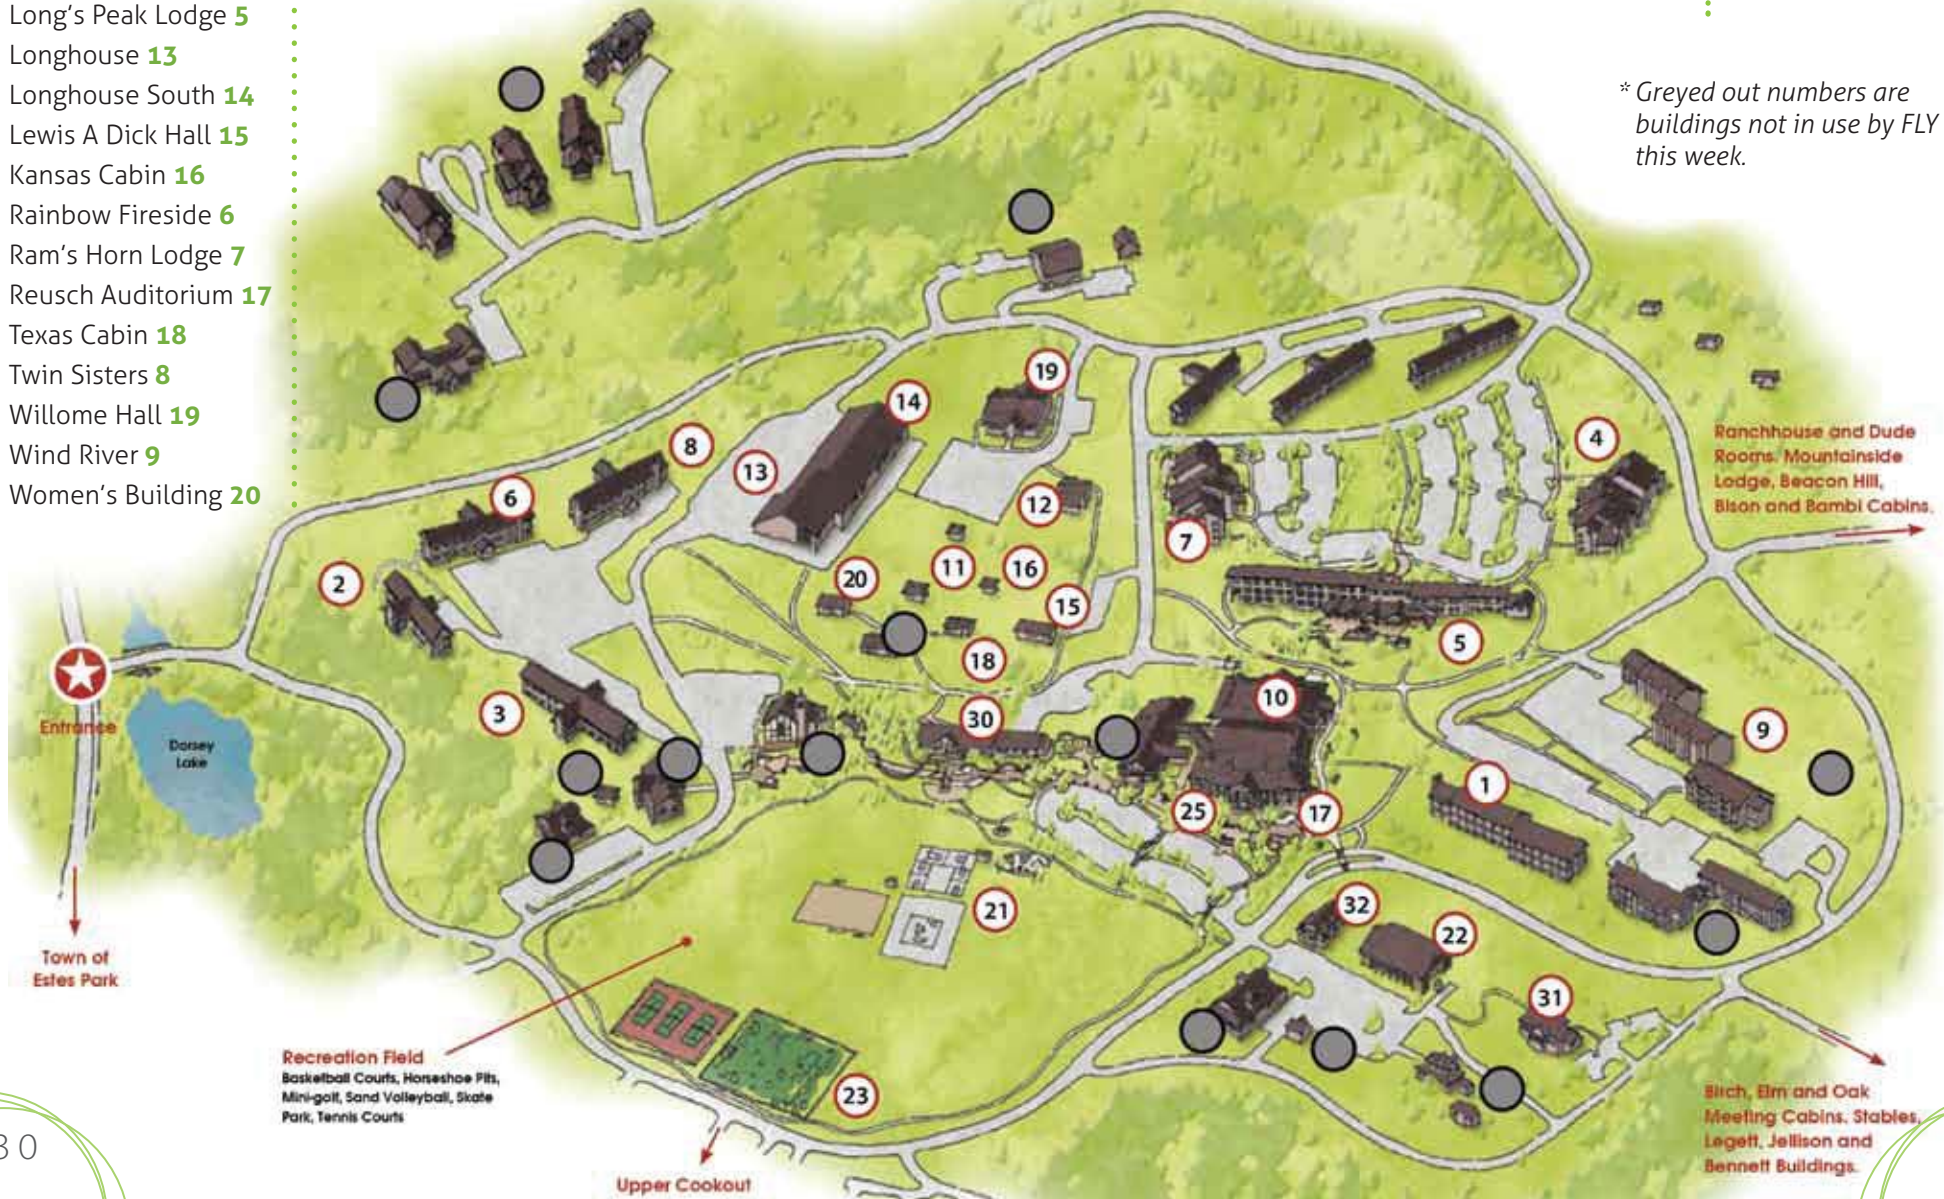

## FLY Dorms/Housing

- Alpen Inn **1**
- Deer Ridge Lodge **2**
- Eagle Cliff Lodge **3**
- Emerald Mountain **4**
- Longs Peak Lodge **5**
- Rainbow **6**
- Ram's Horn Lodge **7**
- Twin Sisters **8**
- Wind River **9**

## Recreation

- Basketball Courts **21**
- Indoor Swimming Pool **22**
- Mini Golf Course **23**
- Mountain Hiking Check-In **30**
- Assembly Hall Lobby **10**
- Volleyball Courts **21**

## FLY Places

- Cafeteria **25**
- Canteen **13**
- Crisis Control **30**
- First Aid Home **13**
- FLY Office **13**
- Prayer Warriors **19**

## YMCA Buildings

- Administration Building **30**
- General Store **30**
- Mootz Family Craft Center **31**
- Playground **31**
- Sweet Memorial Program **32**

\* Greyed out numbers are buildings not in use by FLY this week.